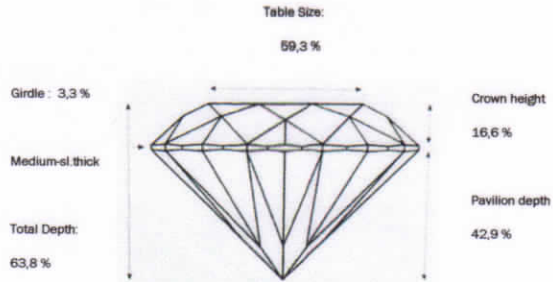

MLOG

Mathiesen's Lab Off Gemmology

Mlog id. April 8, 2023 : 00016

Colored Diamond Report.

Description : **Natural Diamond**

Shape and Cutting Style: **Round Brilliant**

Measurements : **3,53 X 3,55 X 2,26 mm**

Carat Weight : **0,18 ct**

Color Grade : **Fancy Deep Blue**

Clarity : **SI 1**

Cut Grade : **Very Good.**

Polish : **Excellent.**

Symmetry : **Very Good.**

Fluorescence : **None**

Table/Debt : **59,3 % / 63,8 %**

Girdle/Culet : **Med.-Slight.Thick/None**

Culet : None

Comments : Culet = very small naturals.

Also IGI Raport. Nr. 553242491 (Heat Treated)

Henrik Mathiesen

Examin. Gemmolog og Diamantgrædere
(SSOG)